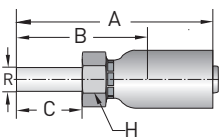

1TU56 Universal Inch Tube Stub End

Construction: Steel. Add "C" for Stainless Steel.

Part Number	Diameter R	Hose I.D.		A		Cutoff Allow. B		C		H Hex
		inch	mm	inch	mm	inch	mm	inch	mm	inch
1TU56-4-4	1/4	1/4	6	2.35	60	1-3/8	35	.72	18	11/16
1TU56-6-4	3/8	1/4	6	2.41	61	1-7/16	36	.78	20	15/16
1TU56-6-6	3/8	3/8	10	2.46	62	1-7/16	36	.78	20	1-1/8
1TU56-8-8	1/2	1/2	13	2.68	68	1-9/16	40	1.03	26	1-1/8
1TU56-12-12	3/4	3/4	19	2.88	73	1-9/16	40	1.03	26	1-3/8
1TU56-16-16	1	1	25	4.03	102	1-7/8	48	1.03	26	1-5/8

WARNING This product can expose you to chemicals including Lead, which is known to the State of California to cause cancer and birth defects or other reproductive harm. For more information go to www.P65Warnings.ca.gov.