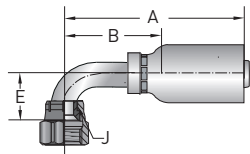

Fittings - Permanent Crimp

56 Series

1J756 Female Seal-Lok™ Swivel 45° Elbow ISO 12151-1-SWE45

Construction: Steel. Add "C" for Stainless Steel.

Part Number	Thread Size	Hose I.D.		A		Cutoff Allow. B		E		J Hex
		inch	mm	inch	mm	inch	mm	inch	mm	inch
1J756-4-2	9/16-18	1/8	3	2.07	53	1-7/16	36	0.39	10	11/16
1J756-4-3	9/16-18	3/16	5	2.00	51	1-5/16	33	.39	10	11/16
1J756-4-4	9/16-18	1/4	6	2.25	57	1-1/4	32	.39	10	11/16
1J756-6-4	11/16-16	1/4	6	2.27	58	1-5/16	33	.43	11	13/16
1J756-6-5	11/16-16	5/16	8	2.32	59	1-3/8	35	.43	11	13/16
1J756-4-6	9/16-18	3/8	10	2.25	57	1-1/4	32	.39	10	11/16
1J756-6-6	11/16-16	3/8	10	2.35	60	1-3/8	35	.43	11	13/16
1J756-8-6	13/16-16	3/8	10	2.54	65	1-9/16	40	.59	15	15/16
1J756-8-8	13/16-16	1/2	13	2.72	69	1-5/8	41	.59	15	15/16
1J756-10-10	1-14	5/8	16	3.27	83	2	50	.63	16	1-1/8
1J756-12-12	1-3/16-12	3/4	19	4.03	102	2-11/16	68	.83	21	1-3/8
1J756-16-16	1-7/16-12	1	25	4.53	115	2.63	67	.94	24	1-5/8

1J956 Female Seal-Lok™ Swivel 90° Elbow Short Drop ISO 12151-1-SWE90

Construction: Steel. Add "C" for Stainless Steel.

Part Number	Thread Size	Hose I.D.		A		Cutoff Allow. B		E		J Hex
		inch	mm	inch	mm	inch	mm	inch	mm	inch
1J956-4-2	9/16-18	1/8	3	2.04	52	1-7/16	36	0.83	21	11/16
1J956-4-3	9/16-18	3/16	5	1.89	48	1-3/16	30	.83	21	11/16
1J956-4-4	9/16-18	1/4	6	2.14	53	1-1/8	28	.83	21	11/16
1J956-6-4	11/16-16	1/4	6	2.14	55	1-3/16	30	.91	23	13/16
1J956-6-5	11/16-16	5/16	8	2.28	58	1-1/4	32	.91	23	13/16
1J956-6-6	11/16-16	3/8	10	2.22	56	1-1/4	32	.91	23	13/16
1J956-8-6	13/16-16	3/8	10	2.22	56	1-1/4	32	1.14	29	15/16
1J956-8-8	13/16-16	1/2	13	2.48	63	1-3/8	35	1.14	29	15/16
1J956-10-8	1-14	1/2	13	2.48	63	1-3/8	35	1.26	32	1-1/8
1J956-10-10	1-14	5/8	16	3.14	80	1-13/16	46	1.26	32	1-1/8
1J956-12-12	1-3/16-12	3/4	19	3.89	99	2-9/16	65	1.89	48	1-3/8
1J956-16-16	1-7/16-12	1	25	4.50	114	2.60	66	2.20	56	1-5/8