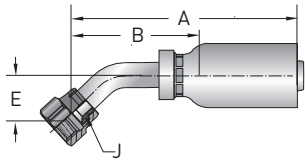

Fittings - Permanent Crimp

56 Series

1J756 Female Seal-Lok™ Swivel 45° Elbow ISO 12151-1-SWE45

Construction: Steel. Add "C" for Stainless Steel.

Part Number	Thread Size	Hose I.D.		A		Cutoff Allow. B		E		J Hex
		inch	mm	inch	mm	inch	mm	inch	mm	inch
1J756-4-2	9/16-18	1/8	3	2.07	53	1-7/16	36	0.39	10	11/16
1J756-4-3	9/16-18	3/16	5	2.00	51	1-5/16	33	.39	10	11/16
1J756-4-4	9/16-18	1/4	6	2.25	57	1-1/4	32	.39	10	11/16
1J756-6-4	11/16-16	1/4	6	2.27	58	1-5/16	33	.43	11	13/16
1J756-6-5	11/16-16	5/16	8	2.32	59	1-3/8	35	.43	11	13/16
1J756-4-6	9/16-18	3/8	10	2.25	57	1-1/4	32	.39	10	11/16
1J756-6-6	11/16-16	3/8	10	2.35	60	1-3/8	35	.43	11	13/16
1J756-8-6	13/16-16	3/8	10	2.54	65	1-9/16	40	.59	15	15/16
1J756-8-8	13/16-16	1/2	13	2.72	69	1-5/8	41	.59	15	15/16
1J756-10-10	1-14	5/8	16	3.27	83	2	50	.63	16	1-1/8
1J756-12-12	1-3/16-12	3/4	19	4.03	102	2-11/16	68	.83	21	1-3/8
1J756-16-16	1-7/16-12	1	25	4.53	115	2.63	67	.94	24	1-5/8

1J956 Female Seal-Lok™ Swivel 90° Elbow Short Drop ISO 12151-1-SWE90

Construction: Steel. Add "C" for Stainless Steel.

Part Number	Thread Size	Hose I.D.		A		Cutoff Allow. B		E		J Hex
		inch	mm	inch	mm	inch	mm	inch	mm	inch
1J956-4-2	9/16-18	1/8	3	2.04	52	1-7/16	36	0.83	21	11/16
1J956-4-3	9/16-18	3/16	5	1.89	48	1-3/16	30	.83	21	11/16
1J956-4-4	9/16-18	1/4	6	2.14	53	1-1/8	28	.83	21	11/16
1J956-6-4	11/16-16	1/4	6	2.14	55	1-3/16	30	.91	23	13/16
1J956-6-5	11/16-16	5/16	8	2.28	58	1-1/4	32	.91	23	13/16
1J956-6-6	11/16-16	3/8	10	2.22	56	1-1/4	32	.91	23	13/16
1J956-8-6	13/16-16	3/8	10	2.22	56	1-1/4	32	1.14	29	15/16
1J956-8-8	13/16-16	1/2	13	2.48	63	1-3/8	35	1.14	29	15/16
1J956-10-8	1-14	1/2	13	2.48	63	1-3/8	35	1.26	32	1-1/8
1J956-10-10	1-14	5/8	16	3.14	80	1-13/16	46	1.26	32	1-1/8
1J956-12-12	1-3/16-12	3/4	19	3.89	99	2-9/16	65	1.89	48	1-3/8
1J956-16-16	1-7/16-12	1	25	4.50	114	2.60	66	2.20	56	1-5/8